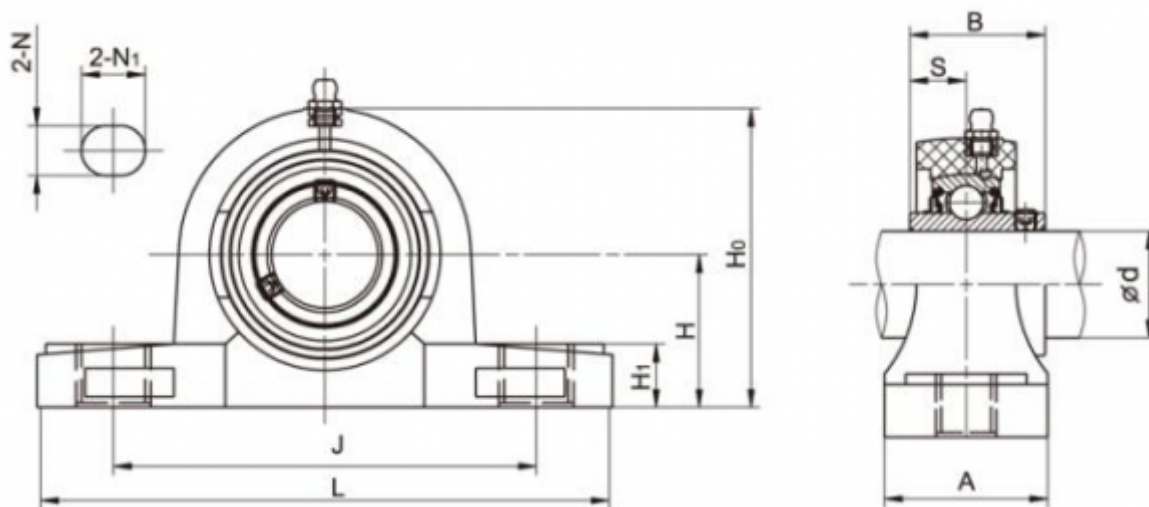

Data Sheet

Article number: 54810622082

Description: Pillow block TP-SUCP208 LDK f/shaft dia.40 mm
Insert stainless, house white thermopl.

Measures

A = 54	L = 184
B = 49.2	N = 14
Bolt = M12	N1 = 18
d = 40	S = 19
H = 49.2	
H0 = 99	
H1 = 19.5	
J = 137	